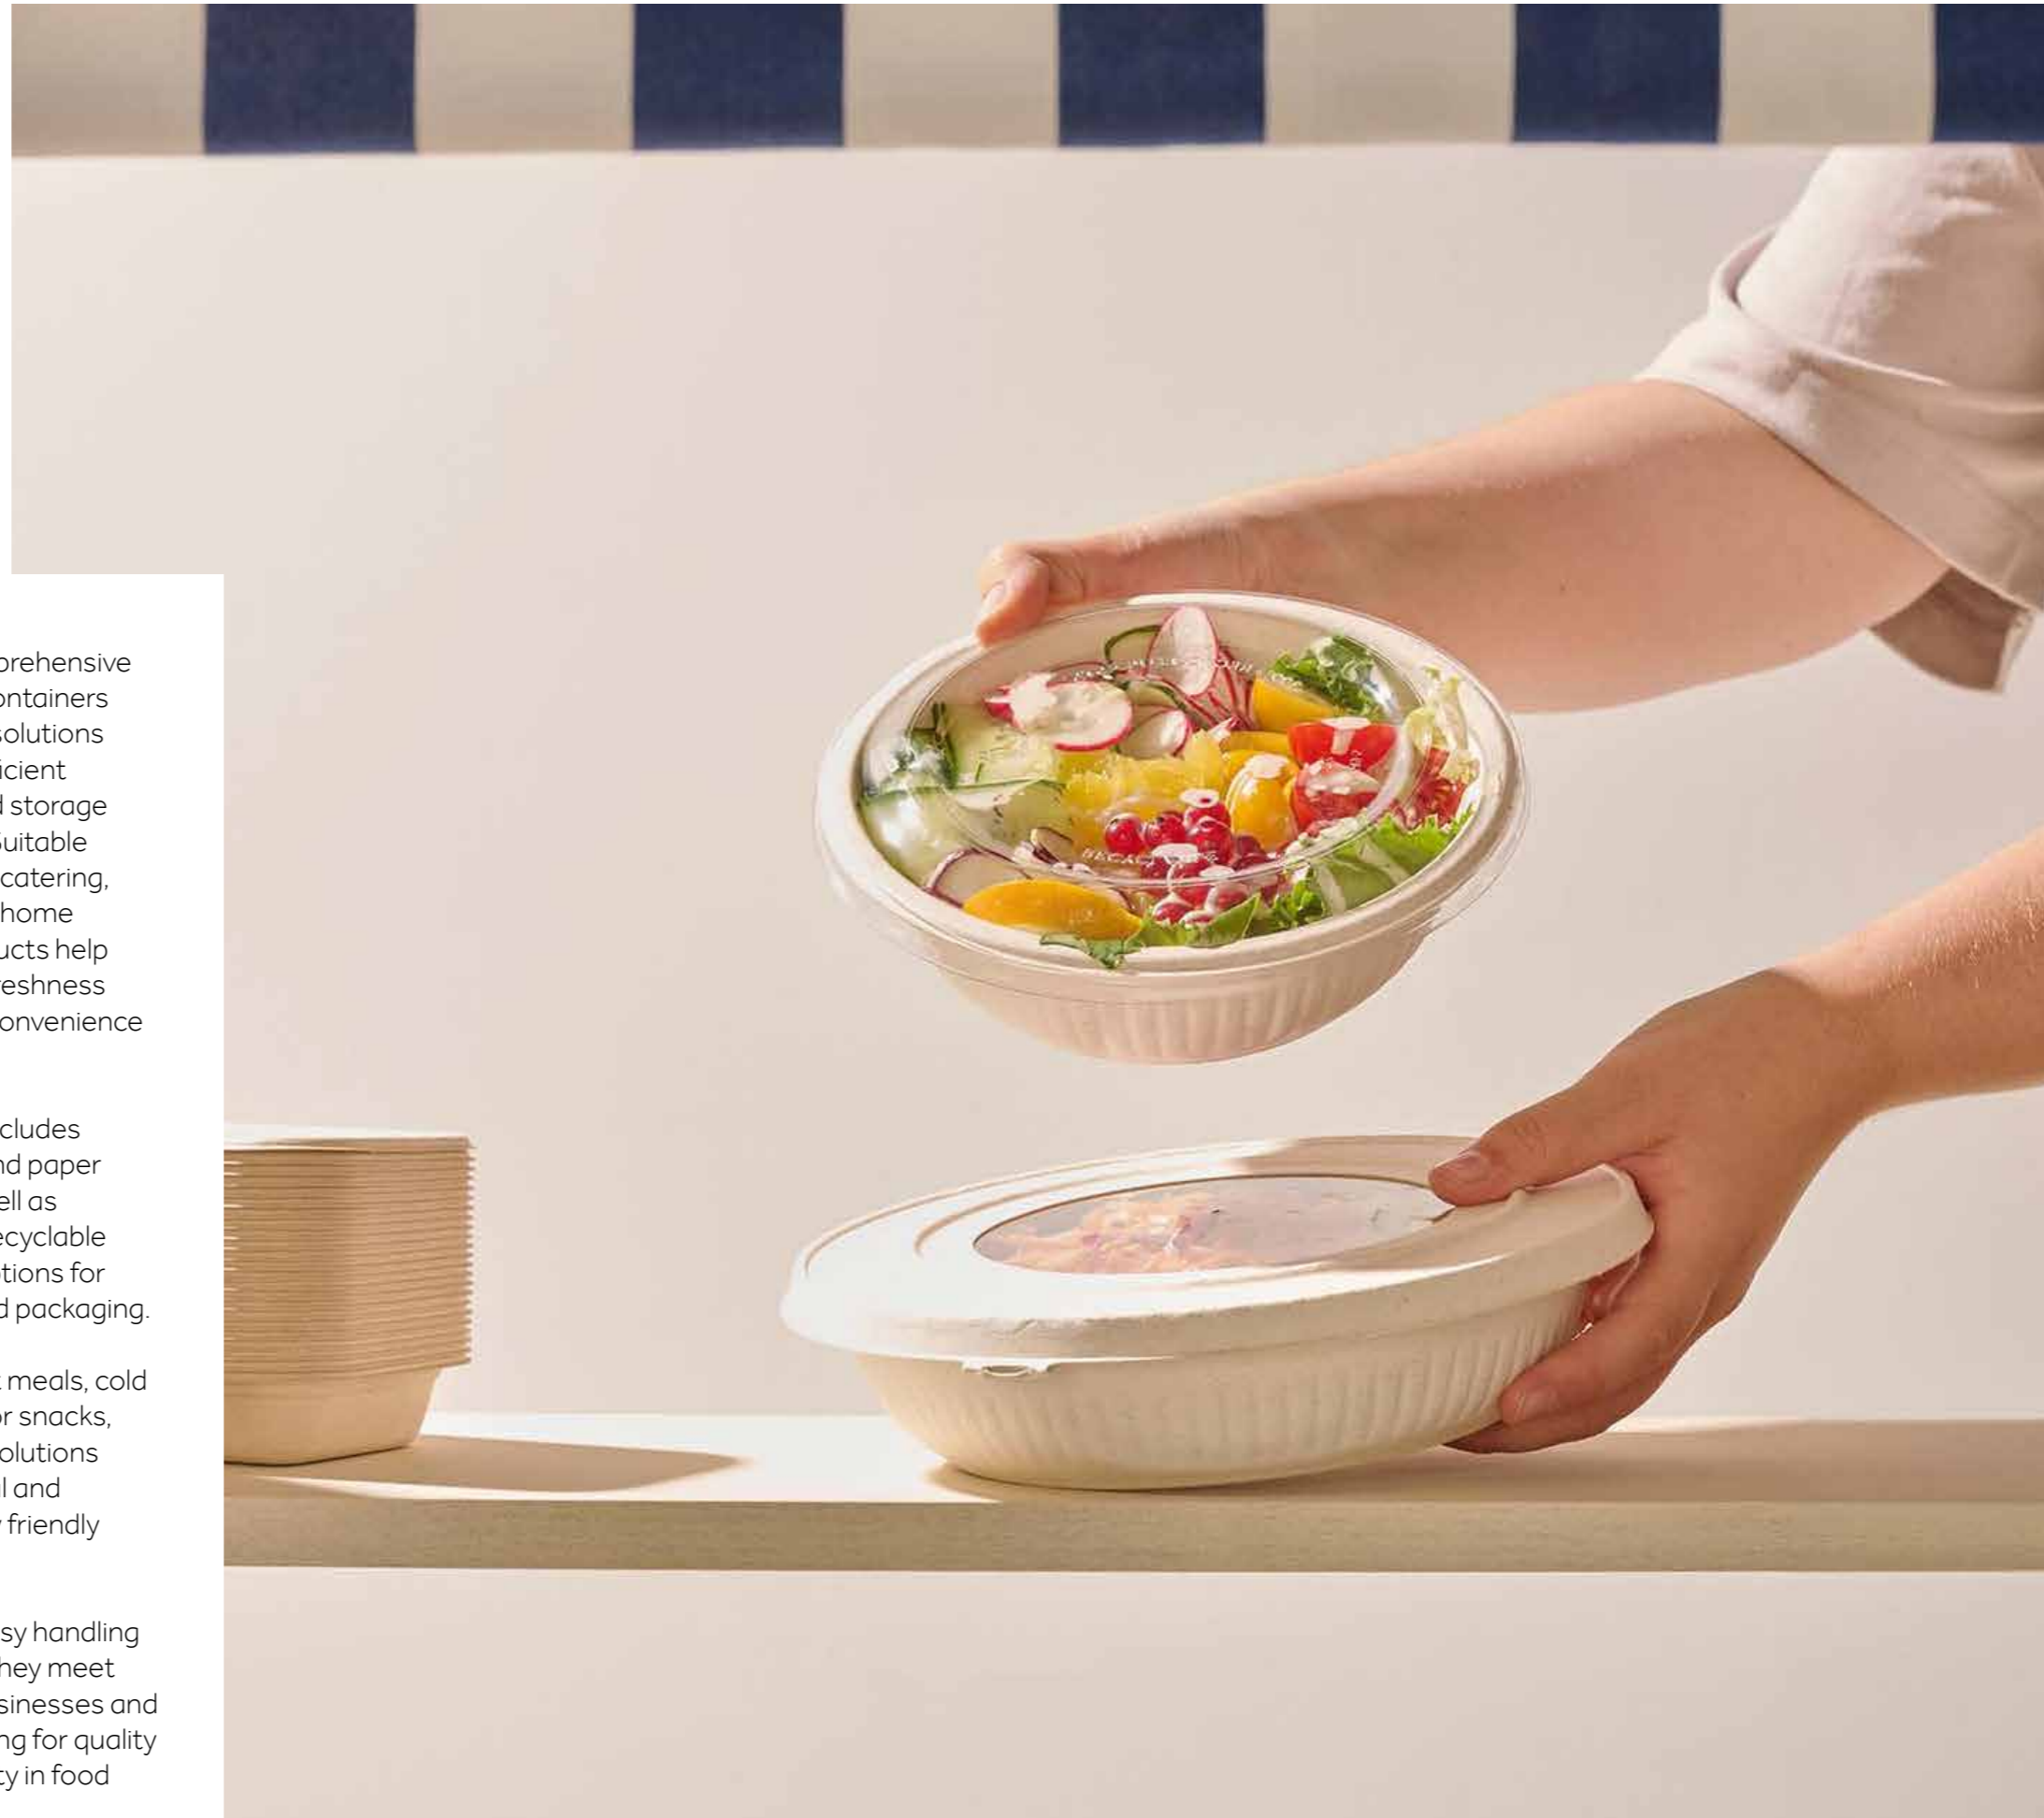

FOOD CONTAINERS

Discover a comprehensive range of food containers and packaging solutions designed for efficient and secure food storage and transport. Suitable for restaurants, catering, takeaways, and home use, these products help preserve food freshness while ensuring convenience and hygiene.

The selection includes sturdy plastic and paper containers as well as compostable, recyclable and reusable options for sustainable food packaging.

Whether for hot meals, cold dishes, salads, or snacks, our packaging solutions provide practical and environmentally friendly options.

Designed for easy handling and transport, they meet the needs of businesses and individuals looking for quality and sustainability in food service.