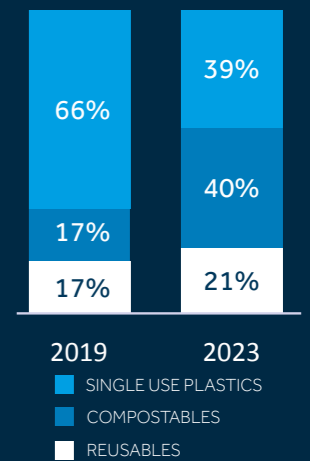

MAIN RESULTS

CIRCULAR ECONOMY

61% revenue sustainable packaging vs total packaging revenue
On track

INCREASE IN REUSABLE AND COMPOSTABLE PACKAGING

52% reduction in single-use plastics weight sold since 2019

RESPONSIBLE RESOURCES

FSC-certified food contact products of virgin fiber