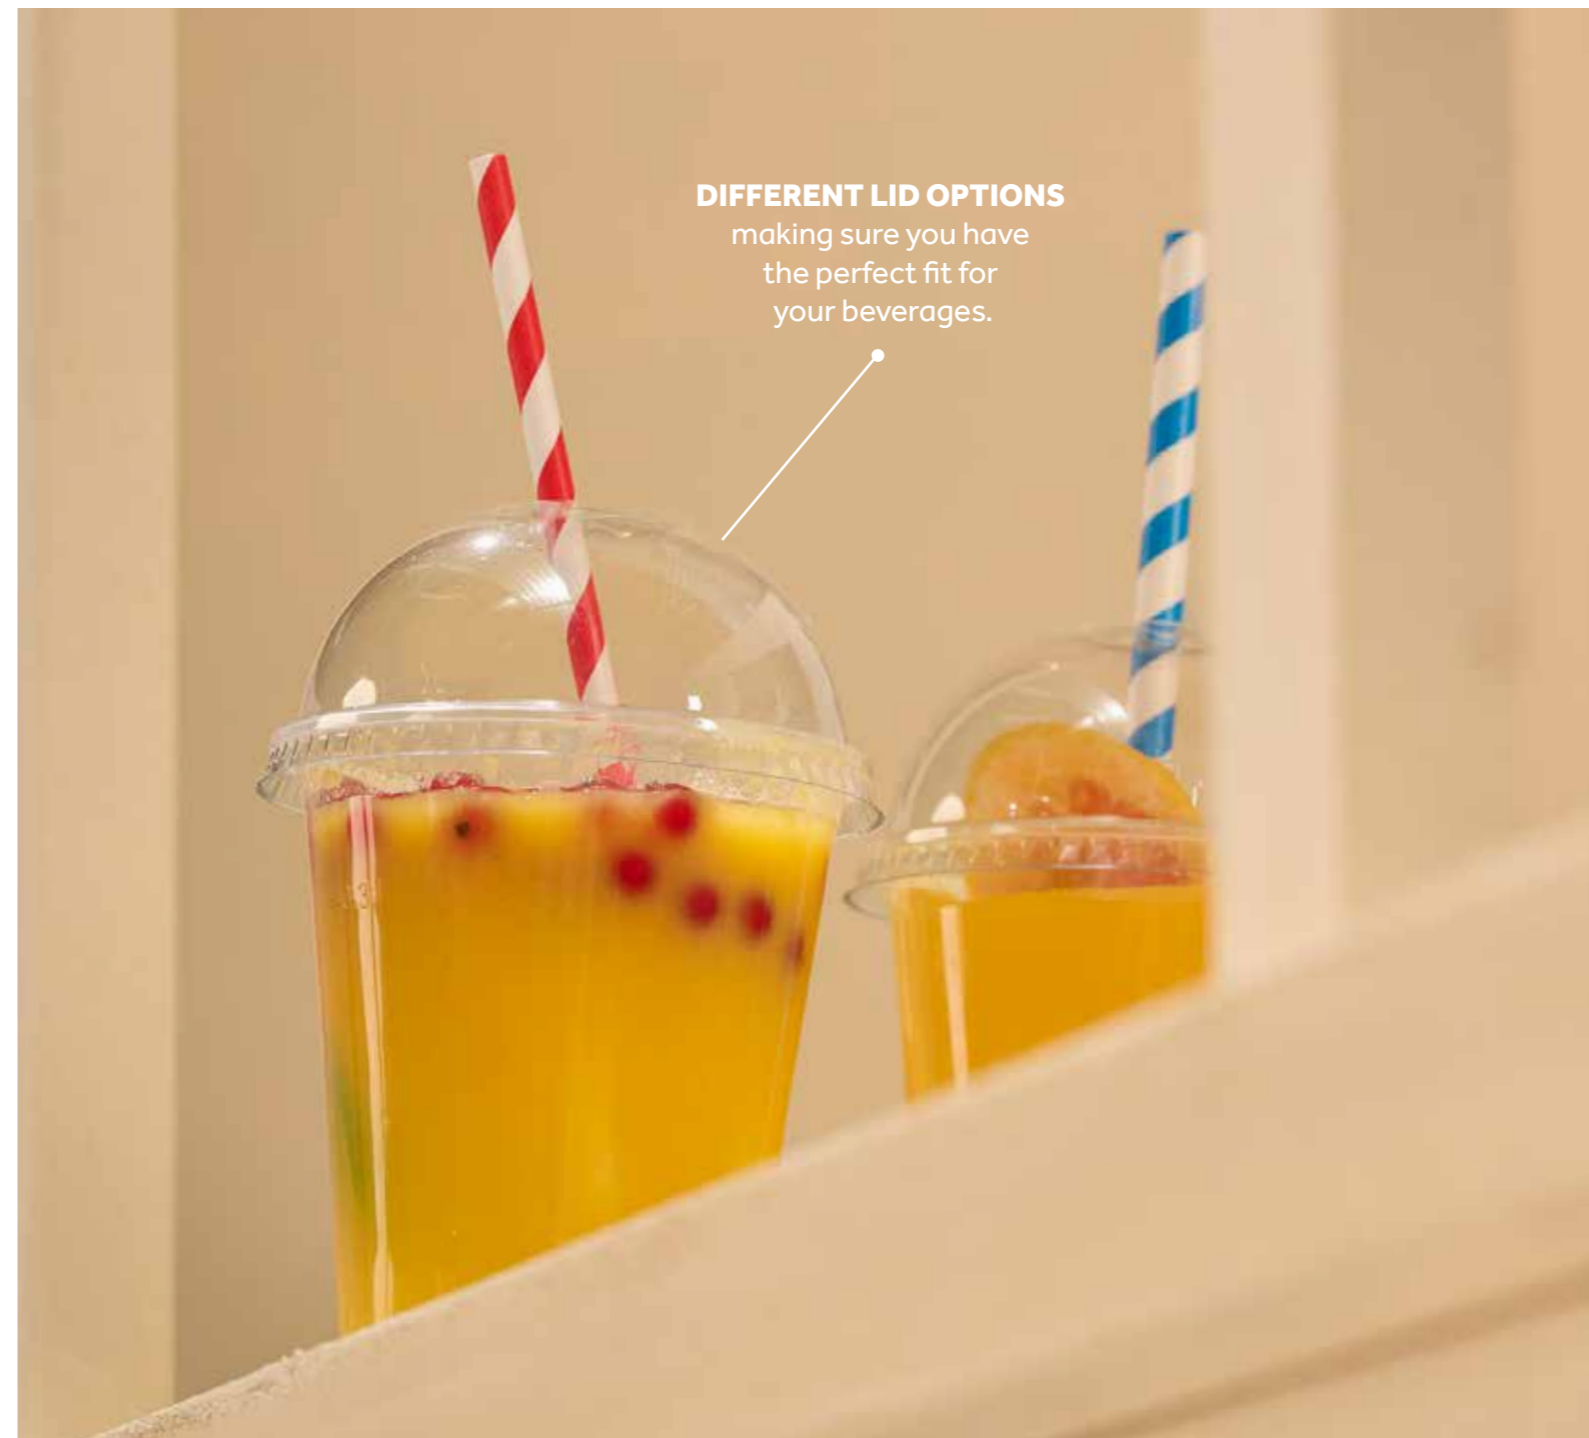

EAN 8411457006729

CARTON SIZE
15.8 × 15.8 × 15.6 inch
400 × 400 × 395 mm

PACKING
Packed per 50 units
25 packs per carton

PALLET
6 cartons per layer
5 layers

CARTON
1250 units per carton
30 cartons per pallet

Pallet height 83.5 inch | 2120 mm

COMPATIBLE WITH 3871 FLAT LID

0.25 L - 1/2 PINT

ITEM 105647
TRANSPARENT CUP
330 ML
PP

COMPATIBLE WITH 3840 DOMED LID

COMPATIBLE WITH 3842 DOMED LID

SIZE
3.1 × 4.3 inch | **11 oz**
79 × 110 mm | **330 ml**

COLOR
○

EAN 8411457156479

CARTON SIZE
15.8 × 15.8 × 15.6 inch
400 × 400 × 395 mm

PACKING
Packed per 100 units
10 packs per carton

PALLET
6 cartons per layer
5 layers

CARTON
1000 units per carton
30 cartons per pallet

Pallet height 83.5 inch | 2120 mm

ITEM 3871
FLAT LID NO CROSS
CUP HALF PINT 330 ML
PS

SIZE
3.2 × 3.2 inch
83 × 83 mm

COLOR
○

EAN 8411457038713

CARTON SIZE
17.4 × 7.2 × 19.2 inch
442 × 182 × 487 mm

PACKING
Packed per 50 units
20 packs per carton

PALLET
11 cartons per layer
4 layers

CARTON
1000 units per carton
44 cartons per pallet

Pallet height 82.5 inch | 2098 mm

ITEM 3840
DOMED LID STRAW CUT
CUP HALF PINT 330 ML
PET

SIZE
3.2 × 3.2 inch
83 × 83 mm

COLOR
○

EAN 8411457038409

CARTON SIZE
17.4 × 7.2 × 19.2 inch
442 × 182 × 487 mm

PACKING
Packed per 100 units
10 packs per carton

PALLET
11 cartons per layer
4 layers

CARTON
1000 units per carton
44 cartons per pallet

Pallet height 82.5 inch | 2098 mm

DIFFERENT LID OPTIONS
making sure you have
the perfect fit for
your beverages.