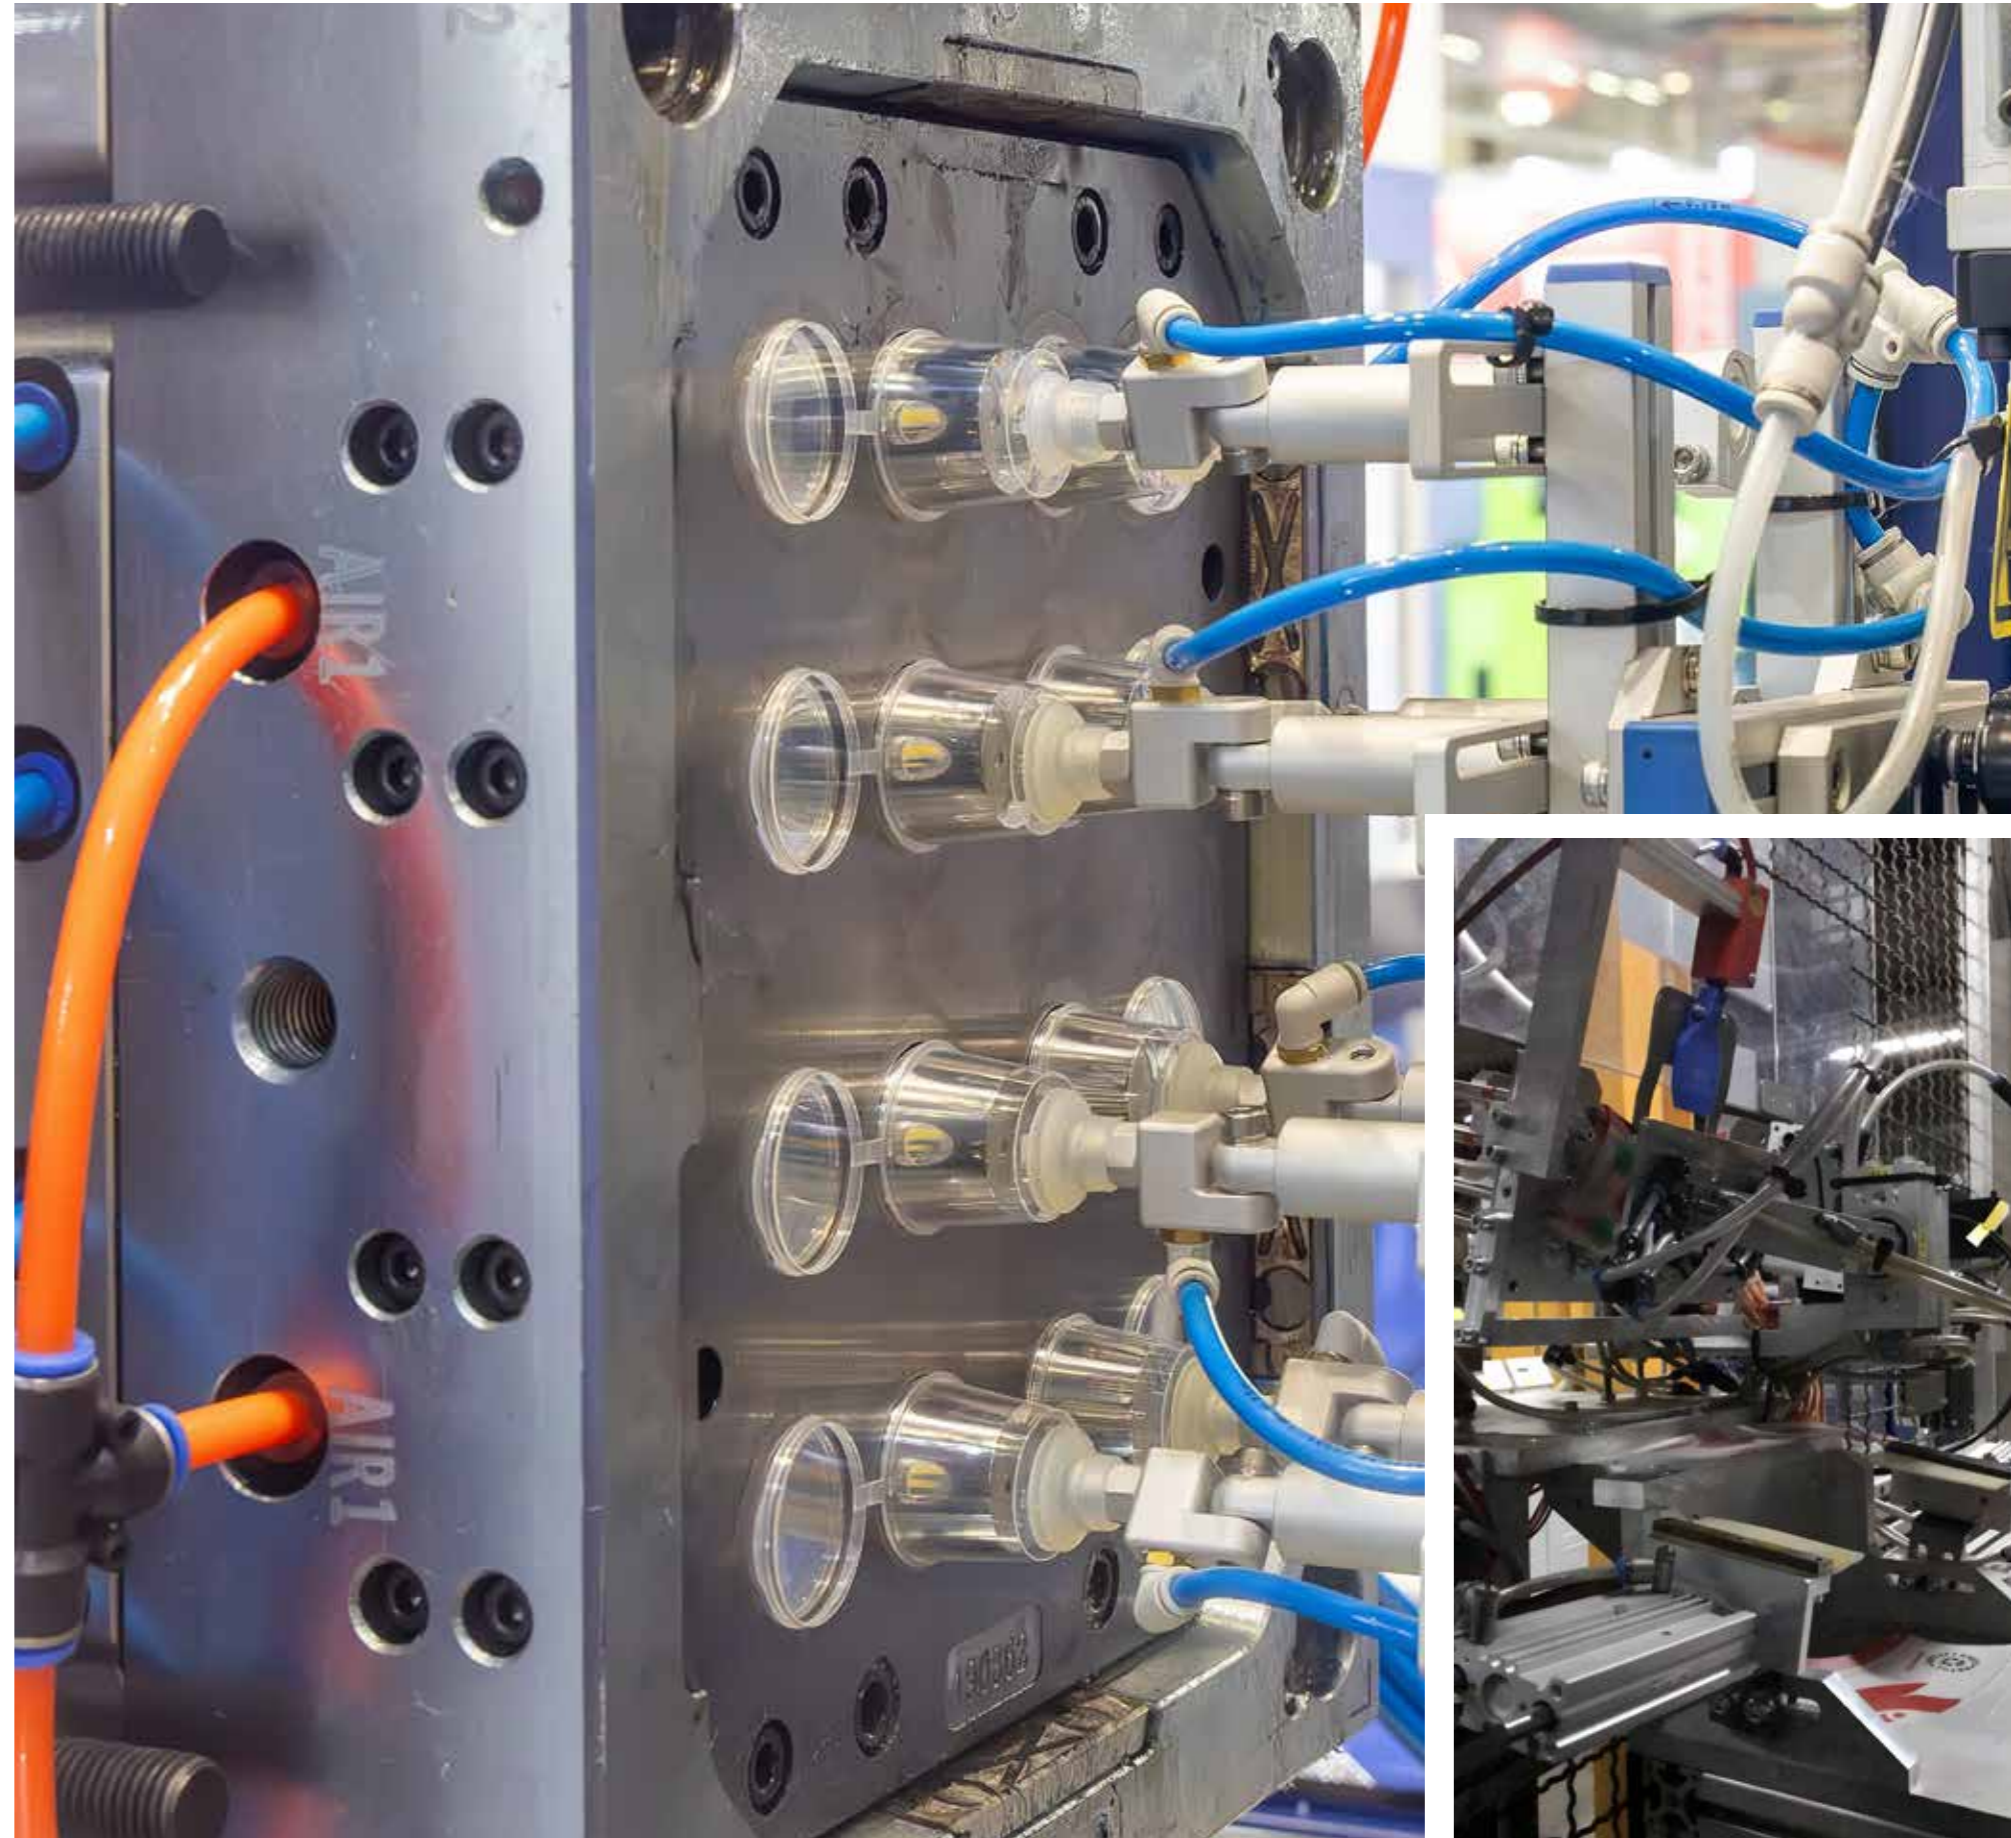

IML

LOW-COST 360 DESIGN

In-Mold Labeling (IML) is an advanced printing technique used for injecting plastic cups, integrating the label directly into the molding process.

Unlike traditional printing methods, where the design is applied post-production, IML embeds a pre-printed label within the plastic during the injection molding phase. This ensures superior durability, resistance to moisture and scratches, and high-quality graphics with photographic precision.

IML printing enables vibrant and detailed designs, making it ideal for premium food and beverage packaging. Additionally, it allows for 360-degree coverage of the cup's surface, maximizing branding potential. IML is favored for its efficiency in mass production, eliminating

secondary labeling processes and reducing production time.

⊕ Unlimited colors, CMYK print.

Print is done on a separate film, incorporated in the mold. Therefore, we can guarantee photographic quality and a full-surface print, to customize the entire cup from top to bottom.