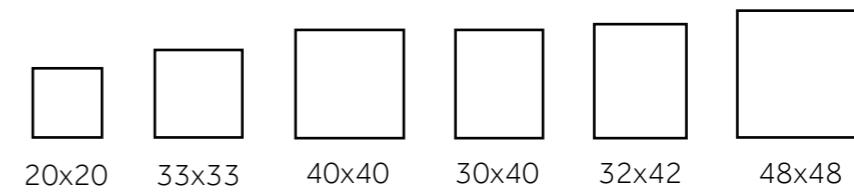

ITEM 105124
**BLUE
NAPKIN 40X40**
MICRO-EMBOSSED, 2-PLY
TISSUE

SIZE
15.7 × 15.7 inch
400 × 400 mm

COLOR

EAN 8411457055857

PACKING
Packed per 50 units
20 packs per carton

CARTON
1000 units per carton
24 cartons per pallet

CARTON SIZE
15.6 × 15.6 × 15.7 inch
395 × 395 × 400 mm

PALLET
6 cartons per layer
4 layers

Pallet height 68.9 inch | 1750 mm

ITEM 105115
**BURGUNDY
NAPKIN 40X40**
MICRO-EMBOSSED, 2-PLY
TISSUE

SIZE
15.7 × 15.7 inch
400 × 400 mm

COLOR

EAN 8411457055871

PACKING
Packed per 50 units
20 packs per carton

CARTON
1000 units per carton
24 cartons per pallet

CARTON SIZE
15.6 × 15.6 × 15.7 inch
395 × 395 × 400 mm

PALLET
6 cartons per layer
4 layers

Pallet height 68.9 inch | 1750 mm

ITEM 105100
**BURGUNDY
NAPKIN 30X40**
MICRO-EMBOSSED, 2-PLY
TISSUE

SIZE
11.8 × 15.7 inch
300 × 400 mm

COLOR

EAN 8411457051002

PACKING
Packed per 150 units
12 packs per carton

CARTON
1800 units per carton
24 cartons per pallet

CARTON SIZE
15.6 × 15.6 × 15.7 inch
395 × 395 × 400 mm

PALLET
4 cartons per layer
6 layers

Pallet height 100.4 inch | 2550 mm

ITEM 105099
**BLACK
NAPKIN 30X40**
MICRO-EMBOSSED, 2-PLY
TISSUE

SIZE
11.8 × 15.7 inch
300 × 400 mm

COLOR

EAN 8411457050999

PACKING
Packed per 150 units
12 packs per carton

CARTON
1800 units per carton
24 cartons per pallet

CARTON SIZE
15.6 × 15.6 × 15.7 inch
395 × 395 × 400 mm

PALLET
4 cartons per layer
6 layers

Pallet height 100.4 inch | 2550 mm

ITEM 105119
**BLACK
NAPKIN 40X40**
MICRO-EMBOSSED, 2-PLY
TISSUE

SIZE
15.7 × 15.7 inch
400 × 400 mm

COLOR

EAN 8411457055888

PACKING
Packed per 50 units
20 packs per carton

CARTON
1000 units per carton
24 cartons per pallet

CARTON SIZE
15.6 × 15.6 × 15.7 inch
395 × 395 × 400 mm

PALLET
6 cartons per layer
4 layers

Pallet height 68.9 inch | 1750 mm

ITEM 105097
**WHITE
NAPKIN 30X40**
MICRO-EMBOSSED, 2-PLY
TISSUE

SIZE
11.8 × 15.7 inch
300 × 400 mm

COLOR

EAN 8411457050975