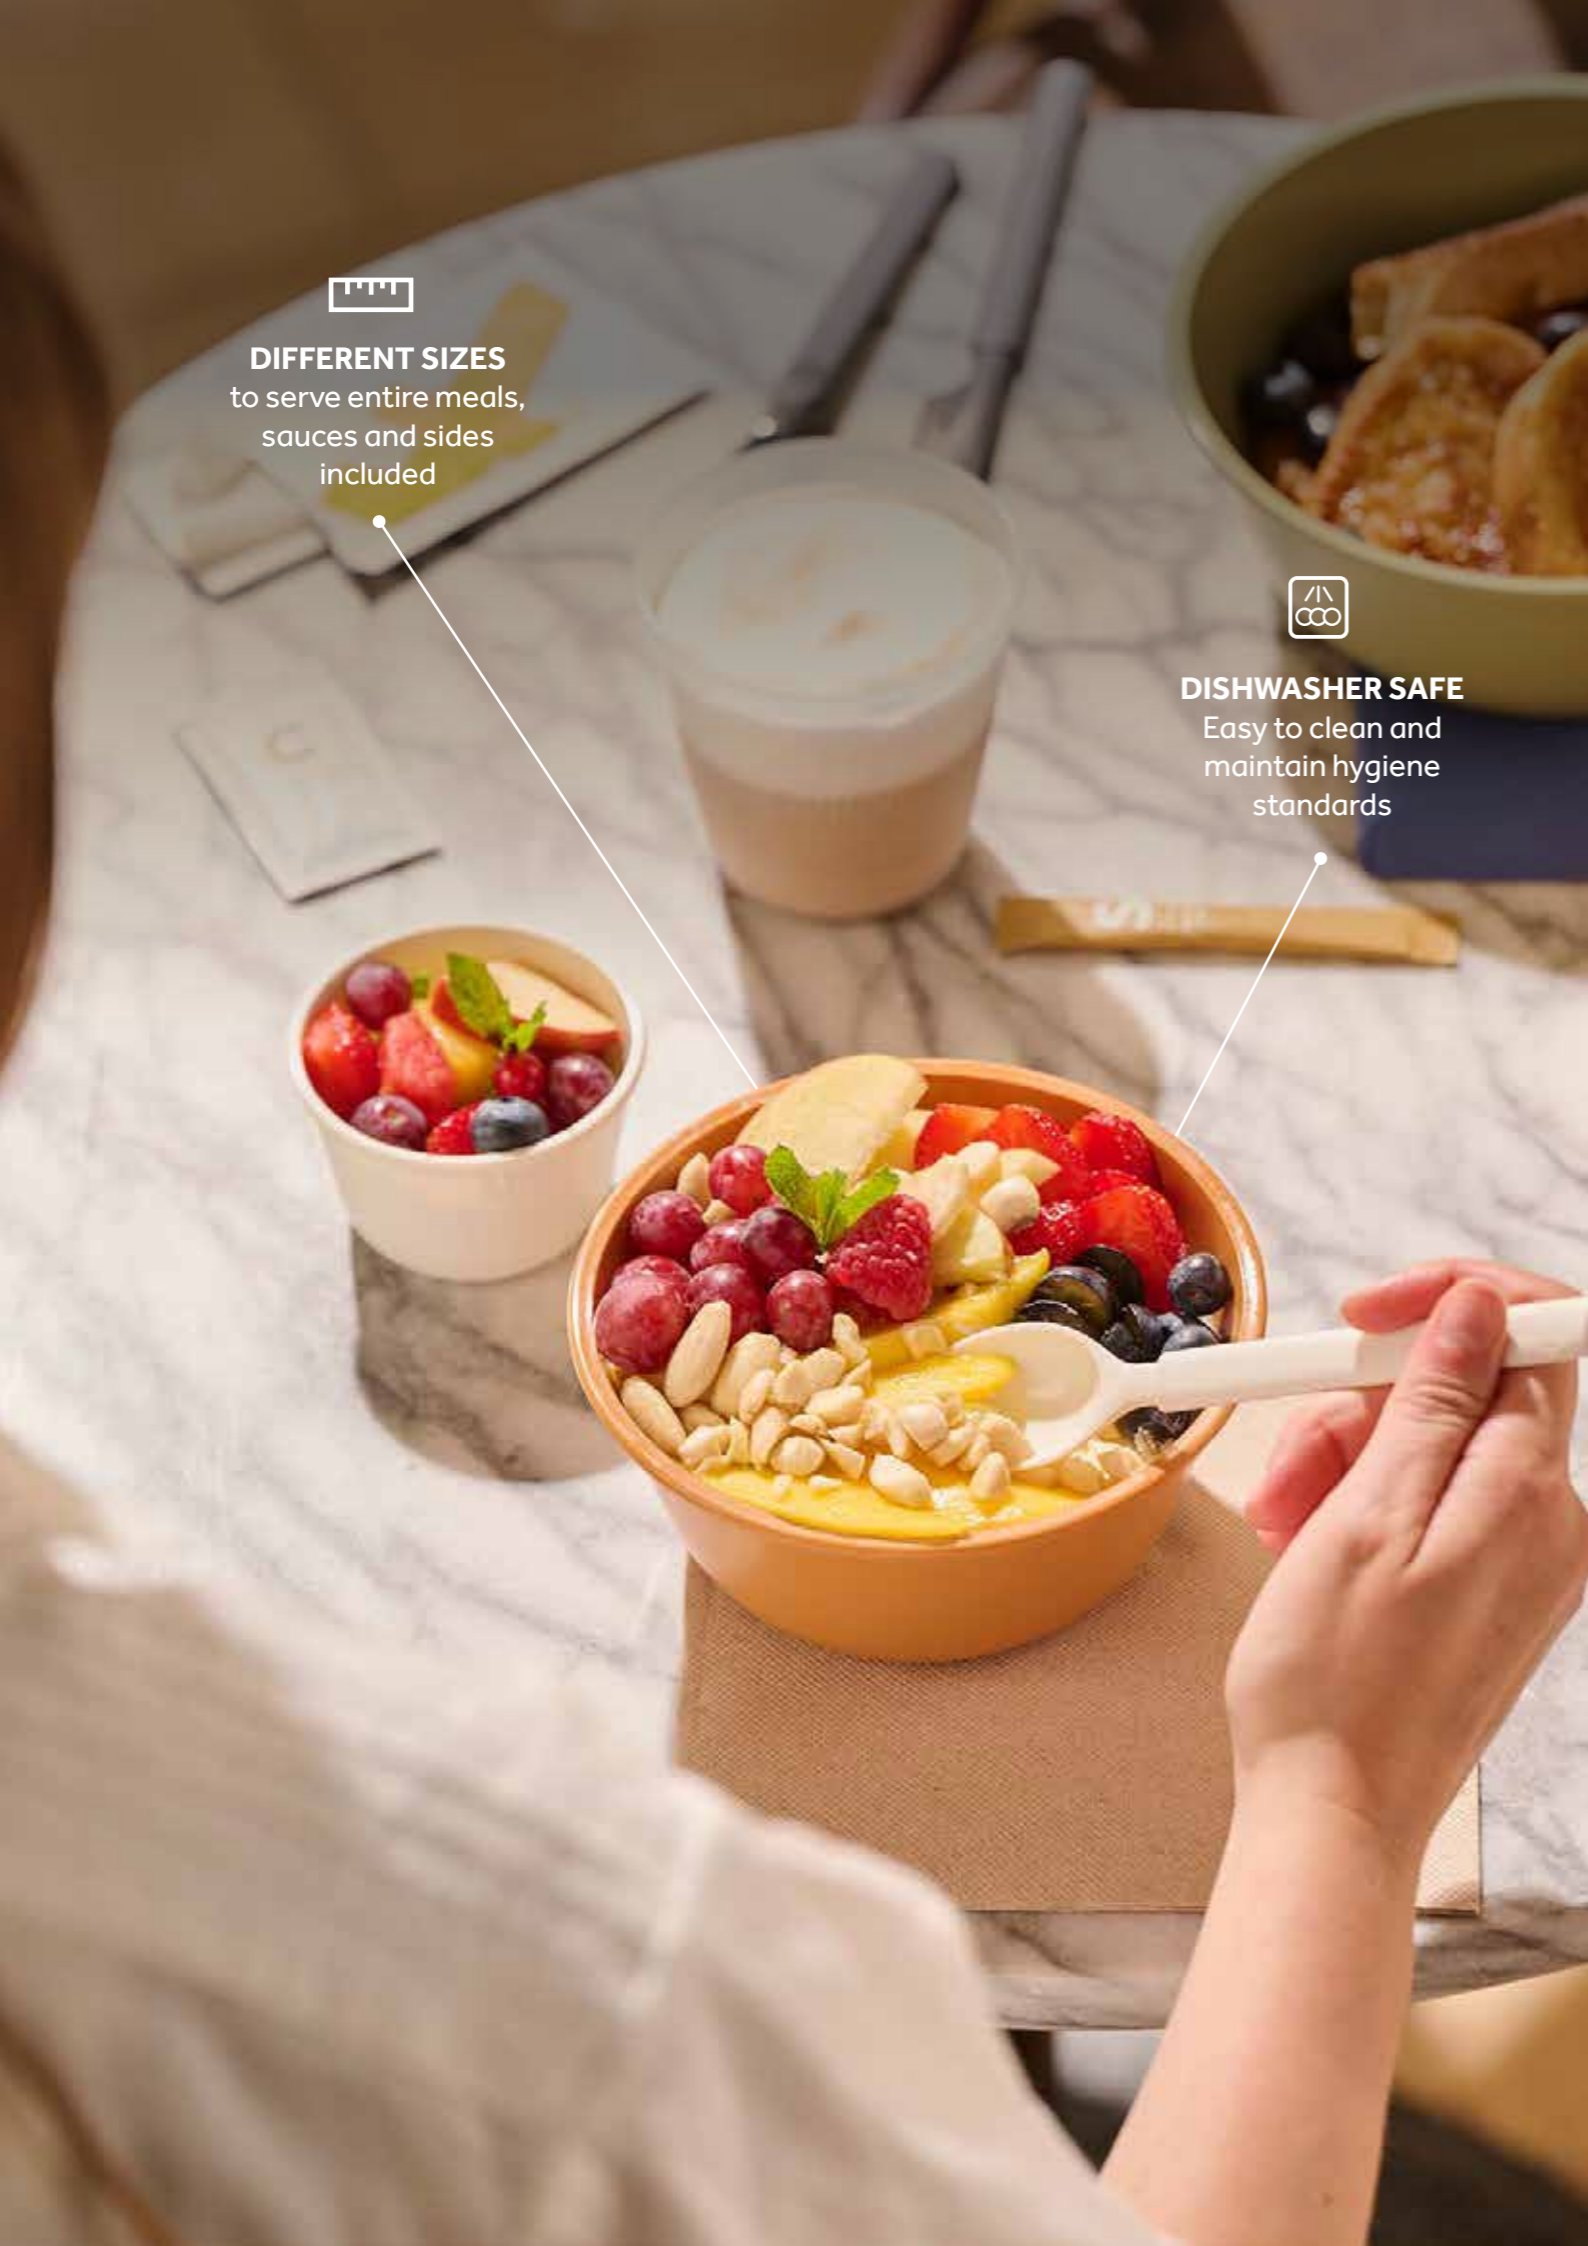

DIFFERENT SIZES
to serve entire meals,
sauces and sides
included

DISHWASHER SAFE
Easy to clean and
maintain hygiene
standards

ITEM 105667
**REVOLVE BOWL
GREEN 1150 ML**
PP

SIZE
7.2 x 2.6 inch | 39 oz
183 x 65 mm | 1150 ml

COLOR
●

EAN NO LABEL
PACKING
Packed per 40 units
4 packs per carton
CARTON
160 units per carton
18 cartons per pallet

CARTON SIZE
15.8 x 15.8 x 14.1 inch
400 x 400 x 358 mm
PALLET
6 cartons per layer
3 layers
Pallet height 48.2 inch | 1224 mm

ITEM 105668
**REVOLVE BOWL
ORANGE 1150 ML**
PP

SIZE
7.2 x 2.6 inch | 39 oz
183 x 65 mm | 1150 ml

COLOR
●

EAN NO LABEL
PACKING
Packed per 40 pcs
4 packs per carton
CARTON
160 units per carton
18 cartons per pallet

CARTON SIZE
15.8 x 15.8 x 14.1 inch
400 x 400 x 358 mm
PALLET
6 cartons per layer
3 layers
Pallet height 48.2 inch | 1224 mm

ITEM 105669
**REVOLVE BOWL
CREAM 1150 ML**
PP

SIZE
7.2 x 2.6 inch | 39 oz
183 x 65 mm | 1150 ml

COLOR
●

EAN NO LABEL
PACKING
Packed per 40 units
4 packs per carton
CARTON
160 units per carton
18 cartons per pallet

CARTON SIZE
15.8 x 15.8 x 14.1 inch
400 x 400 x 358 mm
PALLET
6 cartons per layer
3 layers
Pallet height 48.2 inch | 1224 mm

ITEM 105285
**REVOLVE BOWL
1750 ML**
PP

SIZE
8.6 x 2.6 inch | 59 oz
220 x 65 mm | 1750 ml

COLOR
●

EAN NO LABEL
PACKING
Packed per 100 pcs
1 pack per carton
CARTON
100 units per carton
28 cartons per pallet

CARTON SIZE
18.5 x 9.5 x 18.7 inch
470 x 240 x 475 mm
PALLET
7 cartons per layer
4 layers
Pallet height 80.7 inch | 2050 mm

ITEM 105286
**REVOLVE BOWL
OVAL 1000 ML**
PP

SIZE
8.9 x 6.9 x 2.0 inch | 34 oz
225 x 174 x 50 mm | 1000 ml

COLOR
●

EAN NO LABEL
PACKING
Packed per 36 units
4 packs per carton
CARTON
144 units per carton
20 cartons per pallet

CARTON SIZE
19.7 x 15.8 x 13.4 inch
500 x 400 x 340 mm
PALLET
4 cartons per layer
5 layers
Pallet height 72.8 inch | 1850 mm

DID YOU KNOW...

that we did thorough re-
search on the most common
sizes and preferred colors in
restaurants and retail when
designing these bowls?
This ensures the right fit for
every segment.