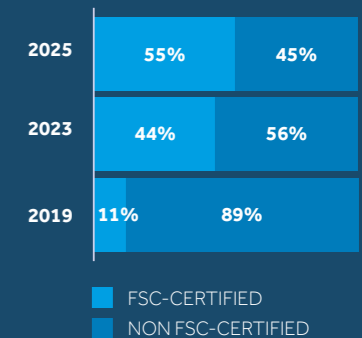

52% reduction in single-use plastics weight sold since 2019

RESPONSIBLE RESOURCES

FSC-certified food contact products of virgin fiber