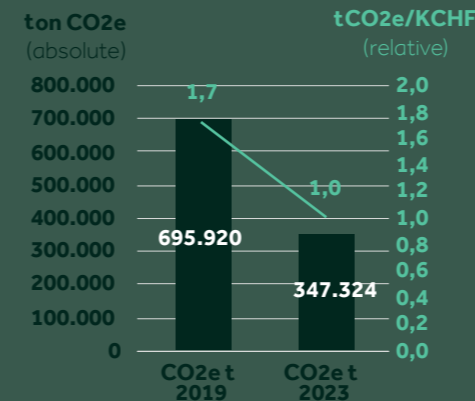

MAIN RESULTS

50% REDUCTION IN GHG EMISSIONS since 2019

Reduction mainly driven by Scope 3 actions:

- Use of renewable resources (fiber-based)
- Shift to reusable products
- Investments in local production