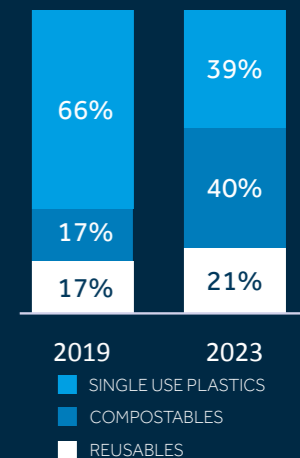

MAIN RESULTS

CIRCULAR ECONOMY

61% revenue sustainable packaging vs total packaging revenue
On track

INCREASE IN REUSABLE AND COMPOSTABLE PACKAGING

52% reduction in single-use plastics weight sold since 2019

RESPONSIBLE RESOURCES

FSC-certified food contact products of virgin fiber