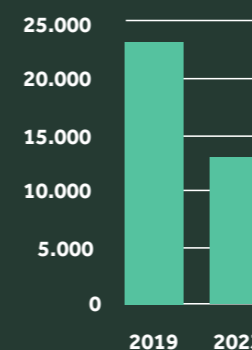

29% LESS OPERATIONAL WASTE since 2019 (Tons)  
On track