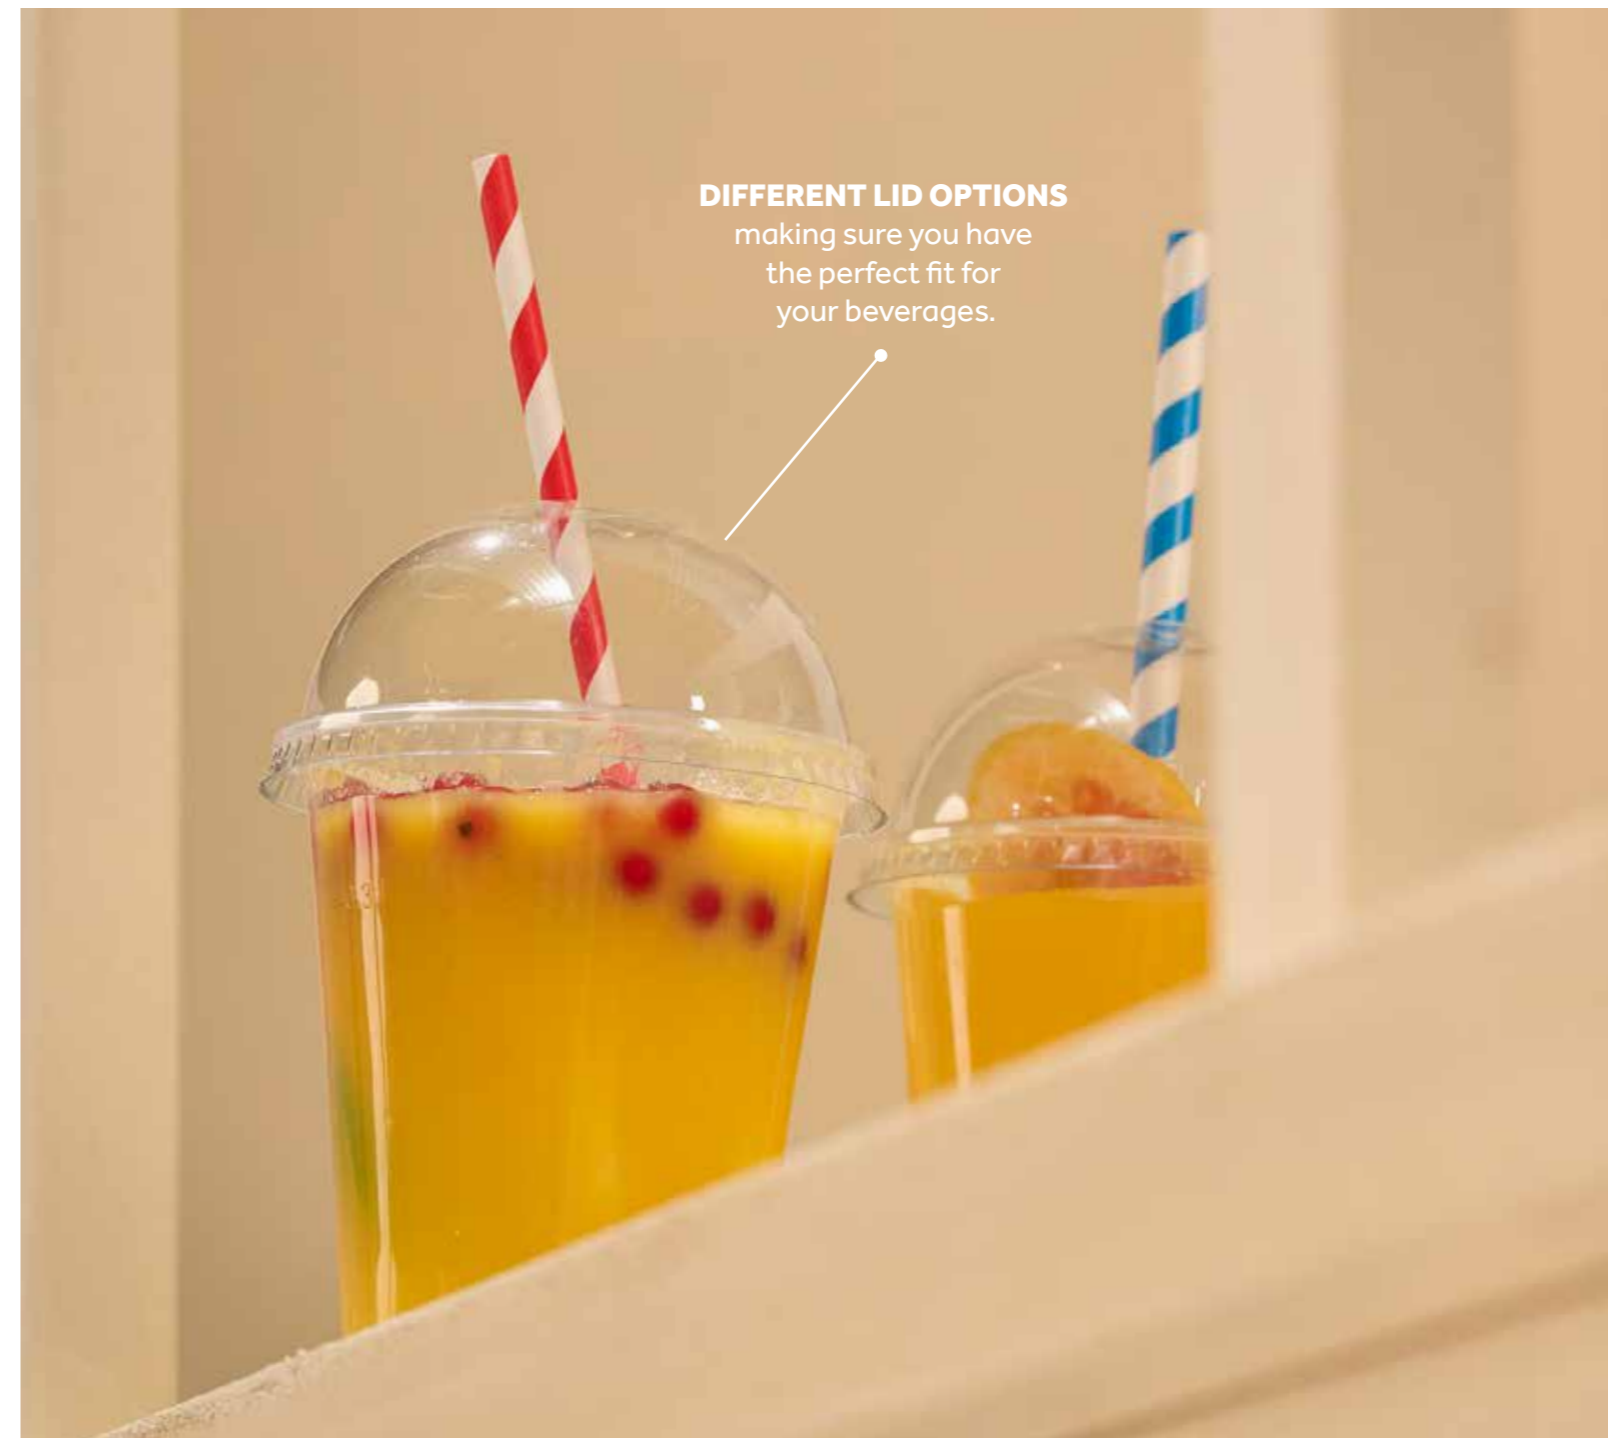

**CARTON**  
1000 units per carton  
44 cartons per pallet

Pallet height 82.5 inch | 2098 mm

**DIFFERENT LID OPTIONS**  
making sure you have  
the perfect fit for  
your beverages.

ITEM 101359  
**TRANSPARENT CUP 450 ML**