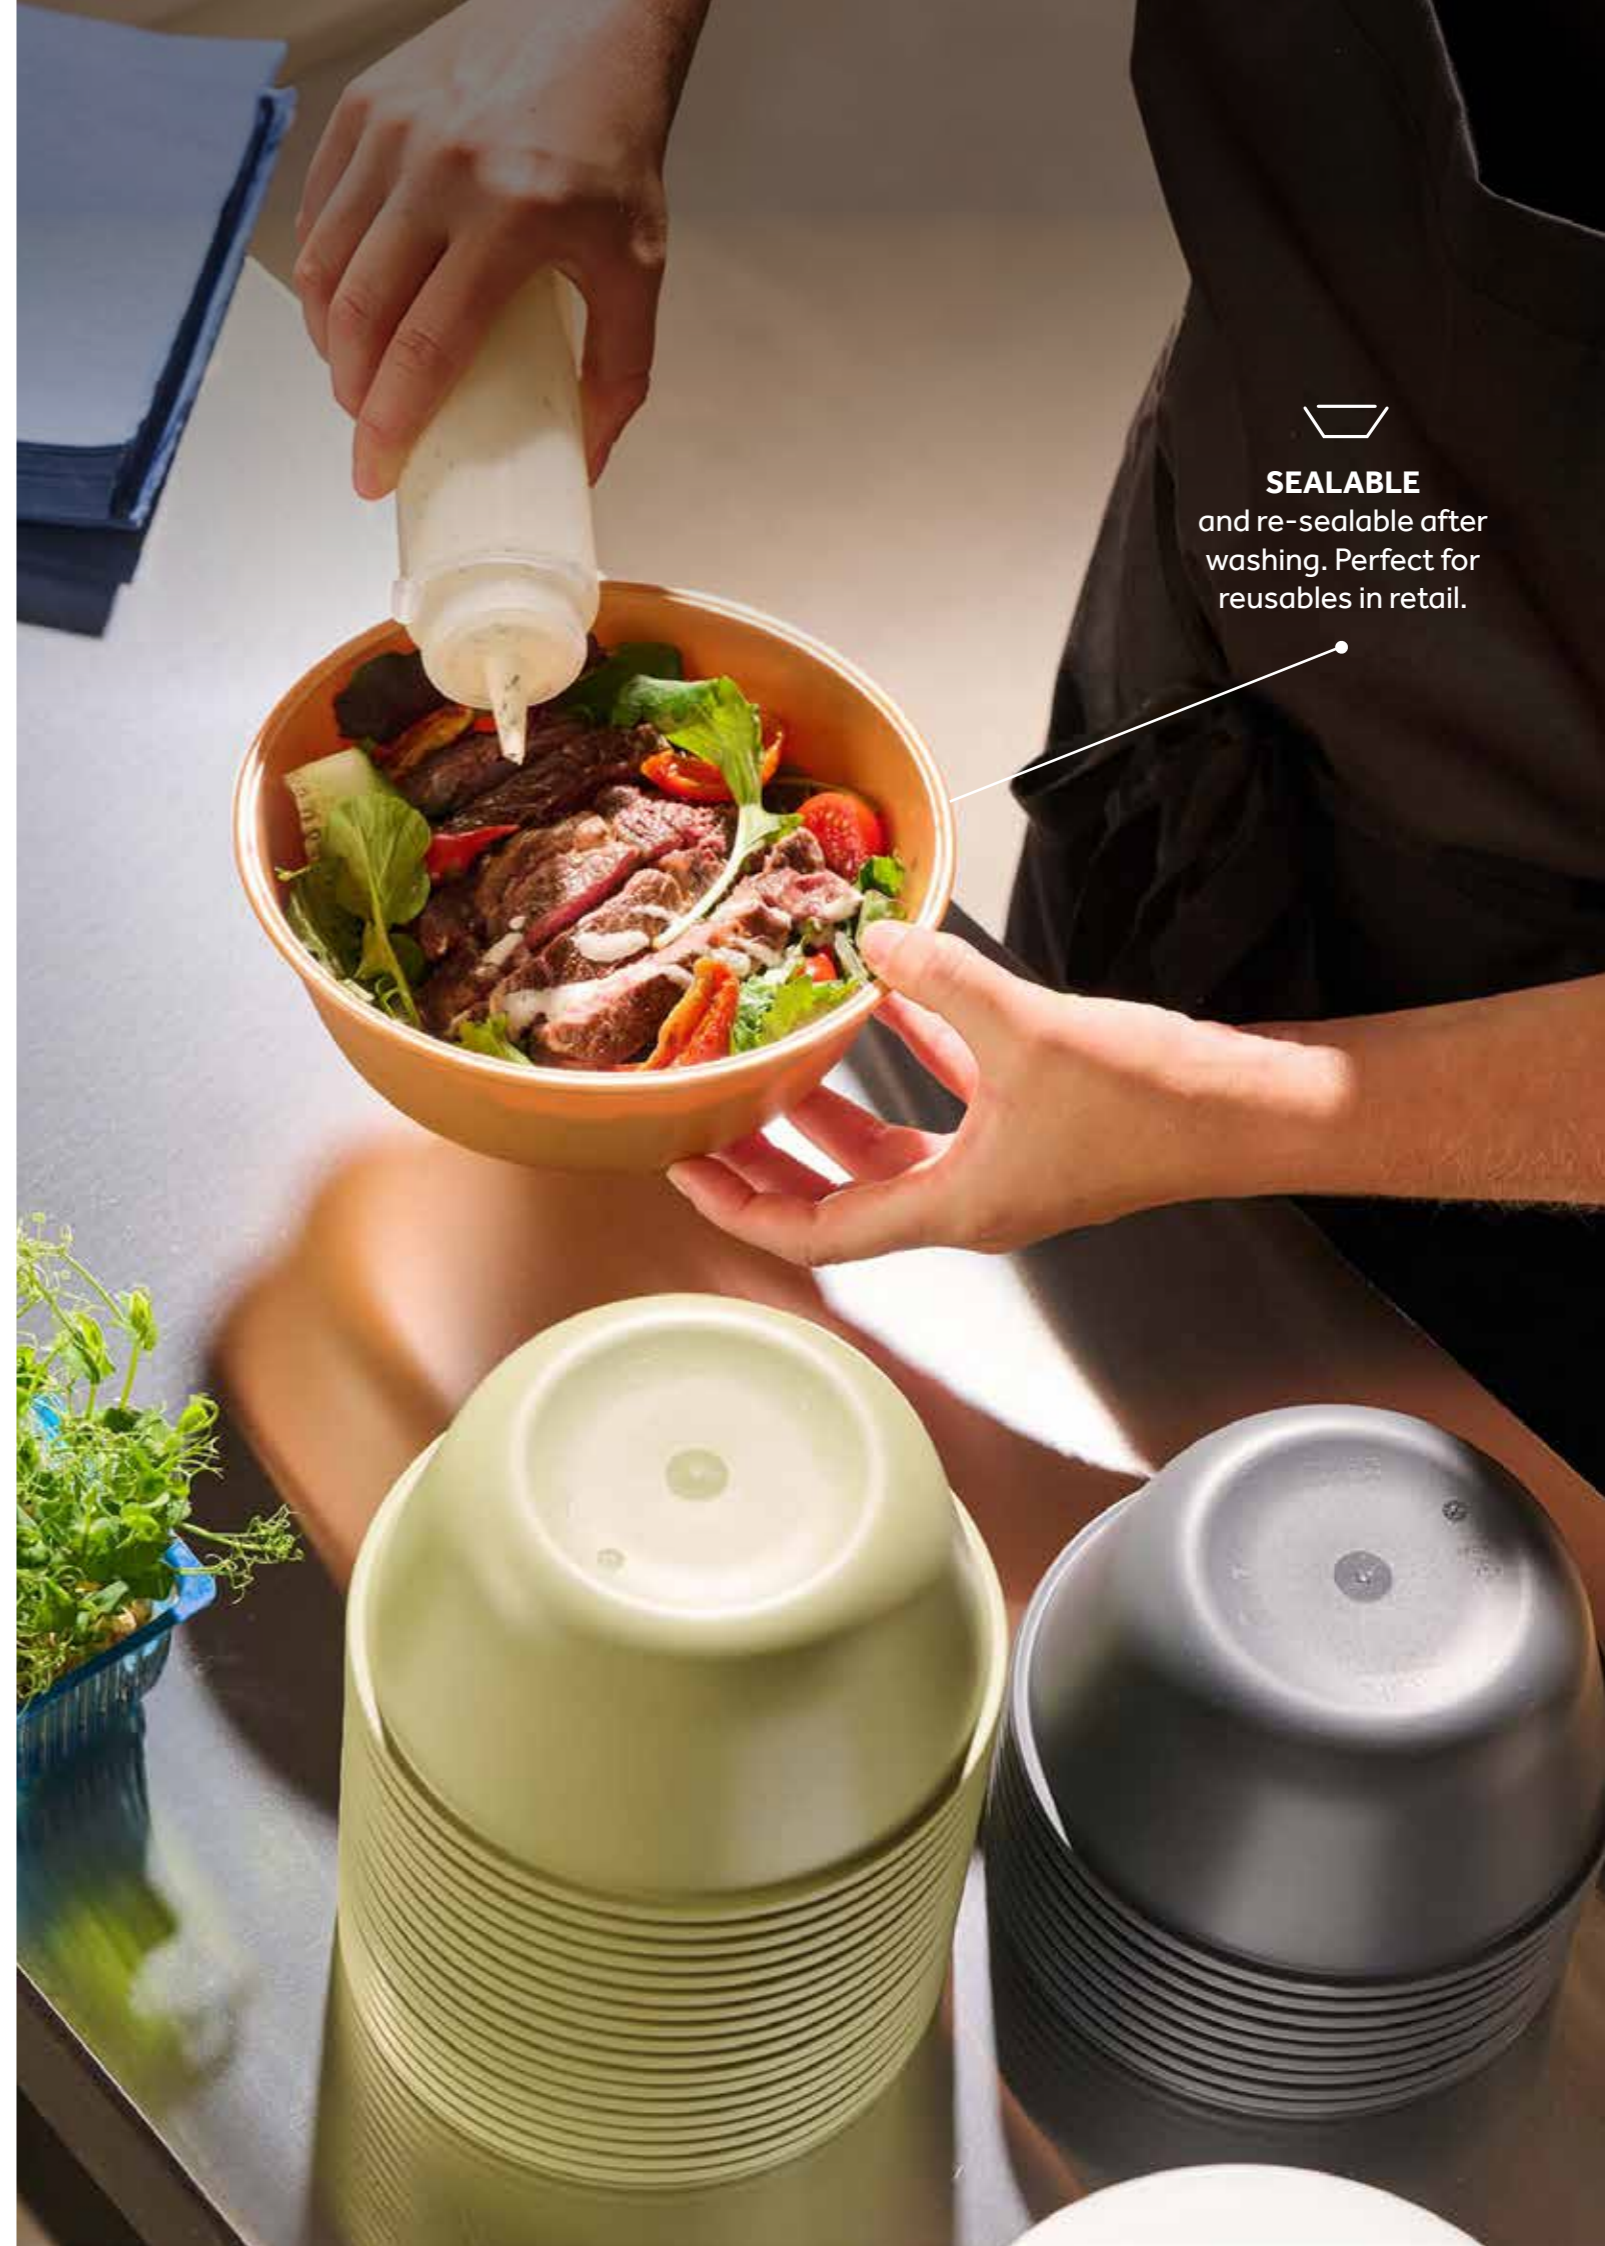

Packed per 40 units
4 packs per carton

CARTON

160 units per carton
32 cartons per pallet

CARTON SIZE

15.2 x 11.8 x 14.2 inch
385 x 300 x 360 mm

PALLET

8 cartons per layer
4 layers

Pallet height 62.6 inch | 1590 mm

ITEM 105662

REVOLVE BOWL GREEN 700 ML

PP

SIZE

5.8 x 2.6 inch | **24 oz**
148 x 65 mm | **700 ml**

COLOR

EAN NO LABEL

PACKING

Packed per 40 units
4 packs per carton

CARTON

160 units per carton
32 cartons per pallet

CARTON SIZE

15.2 x 11.8 x 14.2 inch
385 x 300 x 360 mm

PALLET

8 cartons per layer
4 layers

Pallet height 62.6 inch | 1590 mm

ITEM 105663

REVOLVE BOWL ORANGE 700 ML

PP

SIZE

5.8 x 2.6 inch | **24 oz**
148 x 65 mm | **700 ml**

COLOR

EAN NO LABEL

PACKING

Packed per 40 units
4 packs per carton

CARTON

160 units per carton
32 cartons per pallet

CARTON SIZE

15.2 x 11.8 x 14.2 inch
385 x 300 x 360 mm

PALLET

8 cartons per layer
4 layers

Pallet height 62.6 inch | 1590 mm

ITEM 105664

REVOLVE BOWL CREAM 700 ML

PP

SIZE

5.8 x 2.6 inch | **24 oz**
148 x 65 mm | **700 ml**

COLOR

EAN NO LABEL

PACKING

Packed per 40 units
4 packs per carton

CARTON

160 units per carton
32 cartons per pallet

CARTON SIZE

15.2 x 11.8 x 14.2 inch
385 x 300 x 360 mm

PALLET

8 cartons per layer
4 layers

Pallet height 62.6 inch | 1590 mm

ITEM 105284

REVOLVE BOWL 1150 ML

PP

SIZE

7.2 x 2.6 inch | **39 oz**
183 x 65 mm | **1150 ml**

COLOR

EAN NO LABEL

PACKING

Packed per 40 units
4 packs per carton

CARTON

160 units per carton
18 cartons per pallet

CARTON SIZE

15.8 x 15.8 x 14.1 inch
400 x 400 x 358 mm

PALLET

6 cartons per layer
3 layers

Pallet height 48.2 inch | 1224 mm

SEALABLE
and re-sealable after
washing. Perfect for
reusables in retail.