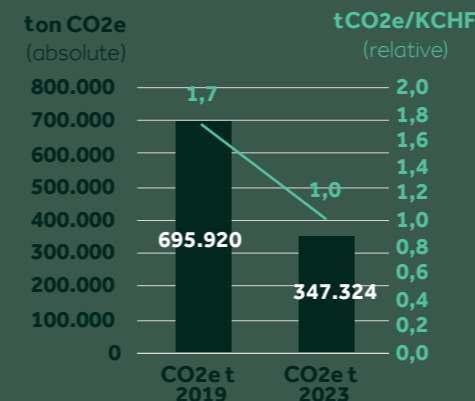

ESRS S1 Own Workforce
ESRS S2 Workers in the value chain
G1 Business conduct (see Governance section)

MAIN RESULTS

eNPS: 9,2 | Employee engagement
Goal 2025 = 30

79% | Participation rate global employee survey

9% | Voluntary leave turnover
vs 18% in 2022

49% WOMAN | 51% MAN

Well-being and training programs in place

Health & safety
0.15 | Global lost time injury rate
vs 0,46 industry standard*
(*Belgium)

SUSTAINABLE PROCUREMENT

97% | Code of conduct signature
100% | of targeted suppliers audited on ESG
Corrective action plans in place

COMMUNITY OUTREACH

Plastic Cleanups, educational events, students involvement... on avoiding plastic pollution + support of the River Cleanup

PLANET

GOALS

Reach net-zero carbon

2025

Achieve 25% carbon footprint reduction across our entire value chain, compared to 2019

2030

Reach net-zero carbon across our internal operations
Achieve 75% carbon footprint reduction across our entire value chain, compared to 2019

2050

Reach net-zero carbon across our entire value chain

Avoid waste, pollution, and protect biodiversity

2030

Achieve net-zero waste across our internal operations

2030

Contribute to reach nature positive in 2030

ESRS E1 Climate Change
ESRS E2 Pollution
ESRS E3 Water and marine resources
ESRS E4 Biodiversity and Ecosystems

MAIN RESULTS

50% REDUCTION IN GHG EMISSIONS since 2019

Reduction mainly driven by Scope 3 actions:

- Use of renewable resources (fiber-based)
- Shift to reusable products
- Investments in local production

29% LESS OPERATIONAL WASTE since 2019 (Tons)
On track