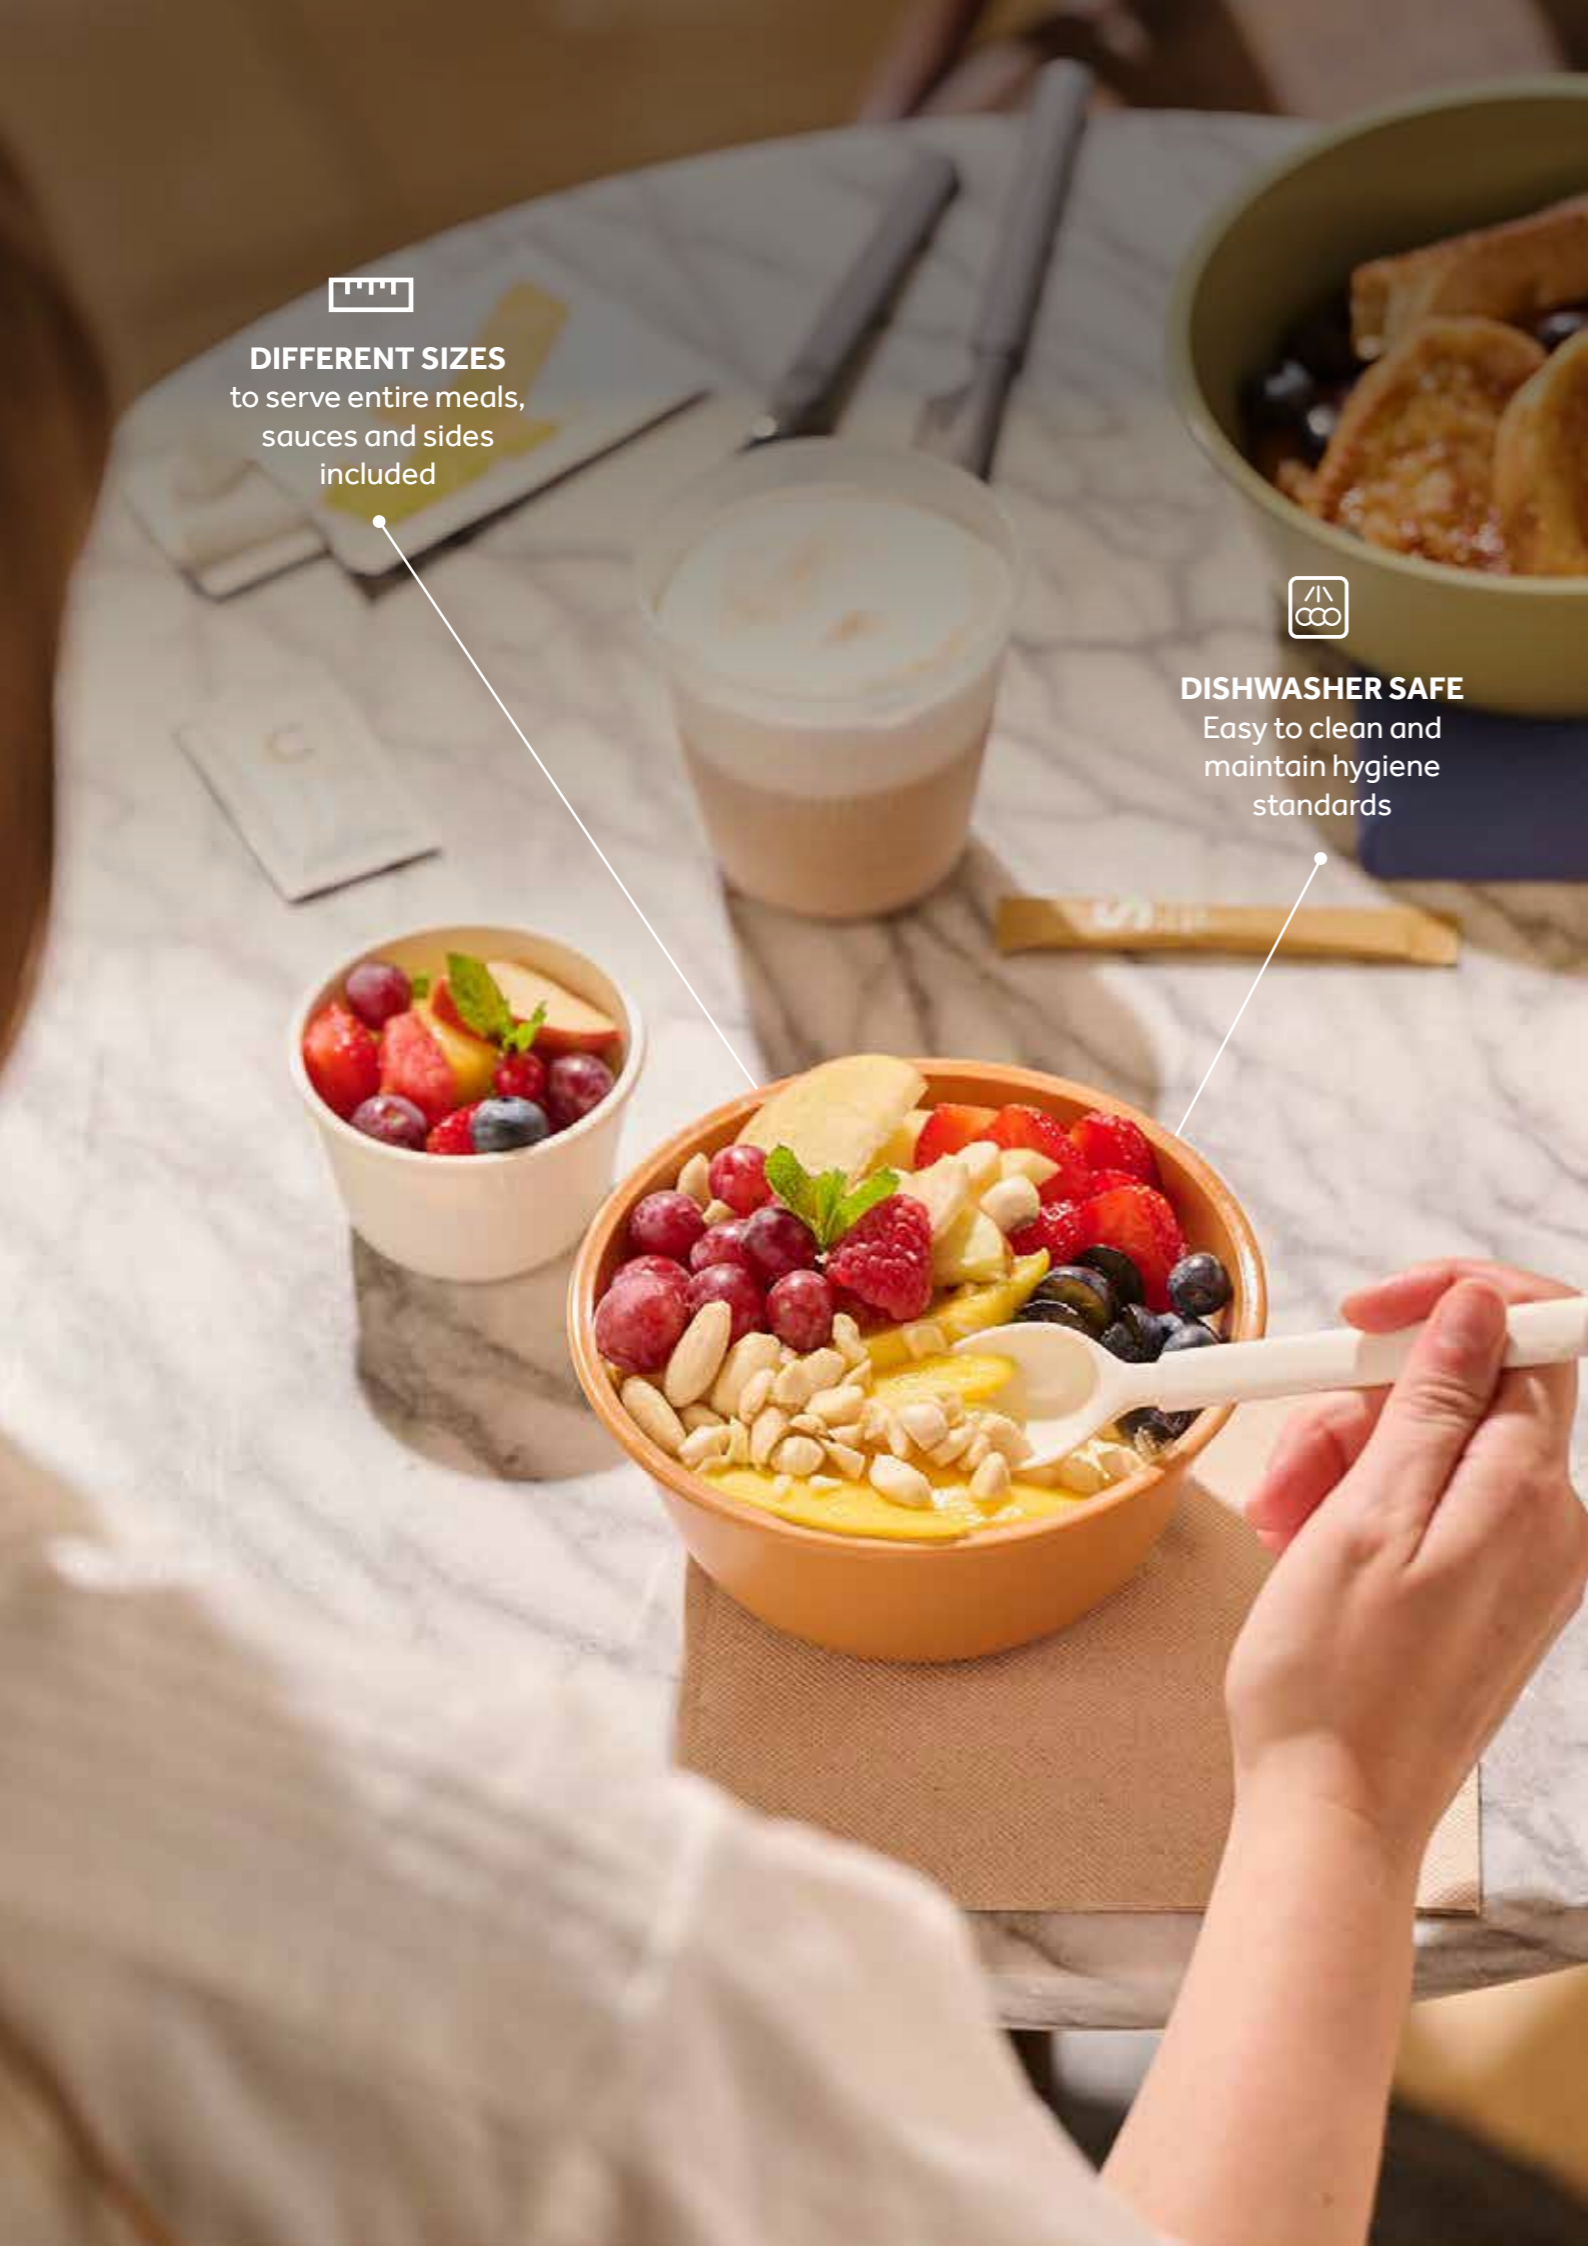

**DIFFERENT SIZES**  
to serve entire meals,  
sauces and sides  
included

**DISHWASHER SAFE**  
Easy to clean and  
maintain hygiene  
standards

ITEM 105667

**REVOLVE BOWL  
GREEN 1150 ML**  
PP

**SIZE**  
7.2 x 2.6 inch | 39 oz  
183 x 65 mm | 1150 ml